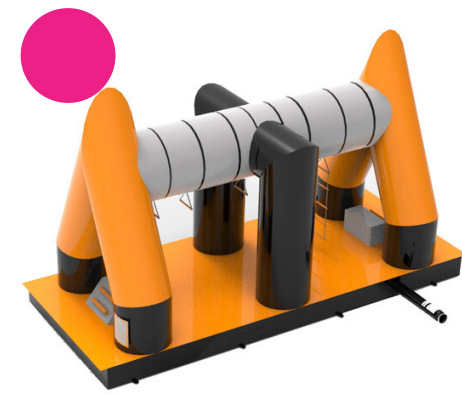

Giant Modular Obstacle Course - Monkey Swing

Swing like a monkey

The Monkey Swing has a robust construction with mega thick tubes. Swing like a monkey to the other side!

Create your own obstacle course in your unique color and print

The Giga Modular Obstacle Course of more than 40 modules is sure to become the most impressive item in your assortment! The obstacle course is specially designed to be used by multiple people at the same time as we made it wider than standard courses. Choose the modules you like and build the unique obstacle course of your own. The more modules, the longer the obstacle course. Endlessly expendable! All modules can also be used separately from each other. Choose them in your desired color or print and you will have your unique, exceptional course. A real eye-catcher!

All modular elements are delivered complete – ready to use

This mega obstacle course is made of the highest quality materials. The PVC is easy to keep clean and durable. In cooperation with the Keurmerk Institute in Zoetermeer, all modular elements have been tested and certified. We supply them including blowers, anchoring material, a transport bag and a clear manual. So you have everything you need for a great experience!

Inflated product

Length	9m
Width	3,8m
Height	5,5m
Amount of players	4

Specifications packaged product

Length	1,4m
Depth	1,2m
Weight	220kg
Amount of packages	1x

Setup / dismantling

Setup/Dismantling duration	approx. 20 minutes
Persons to setup/dismantle	2 persons
Blowers	1,5 kW x 1
Weight per blower	Blower 1,5 kW = 28 kg