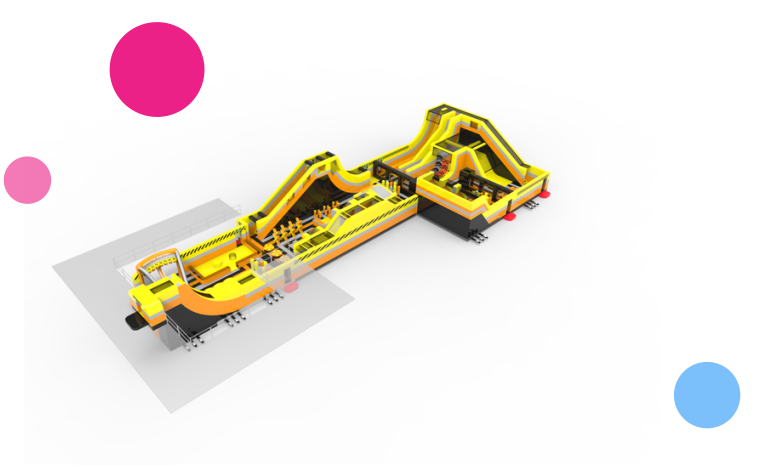

# Inflatable park XL50 - 750m<sup>2</sup>

Want to learn more about the possibilities? Read all about JB Inflatable Parks

## Inflated product

Amount of players 200

---

## General

SKU XL50 - 750m<sup>2</sup>

---

Including Logbook/manual  
Anchoring material  
Blower(s)

---