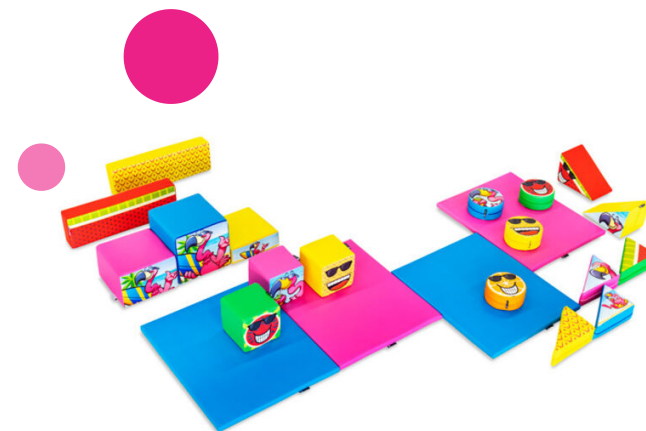

# Softplay Set L Flamingo Hawaii (22-piece)

Buy a Softplay Set L Flamingo Hawaii at JB Inflatables

Climbing, scrambling, and building – with Softplay Flamingo Hawaii, the possibilities are endless! With the 22-piece Softplay set and the convenient storage bag from JB, you provide a safe indoor and outdoor playground for children of all ages. Flamingos, amusing fruit details, and a plethora of cheerful prints make this set a true play paradise. When the children are done playing, you can easily stow it away in the accompanying sturdy storage bag.

## Order High-Quality Softplay Flamingo Hawaii

The 22-piece set consists of multiple softplay play elements in various shapes: squares, rectangles, triangles, step circles, and foam mats. JB has crafted the composition of the foam blocks and the design of Softplay. We prioritize quality and ease of maintenance. Therefore, the play blocks and mats can be used both indoors and outdoors and are easy to clean. What's even more exciting is that they come in various themes: Jungle Dino, Rollercoaster, Unicorn, Farm, Candy, Comic... and more!

## Inflated product

Length	0,8m
Width	1,2m
Height	0,5m