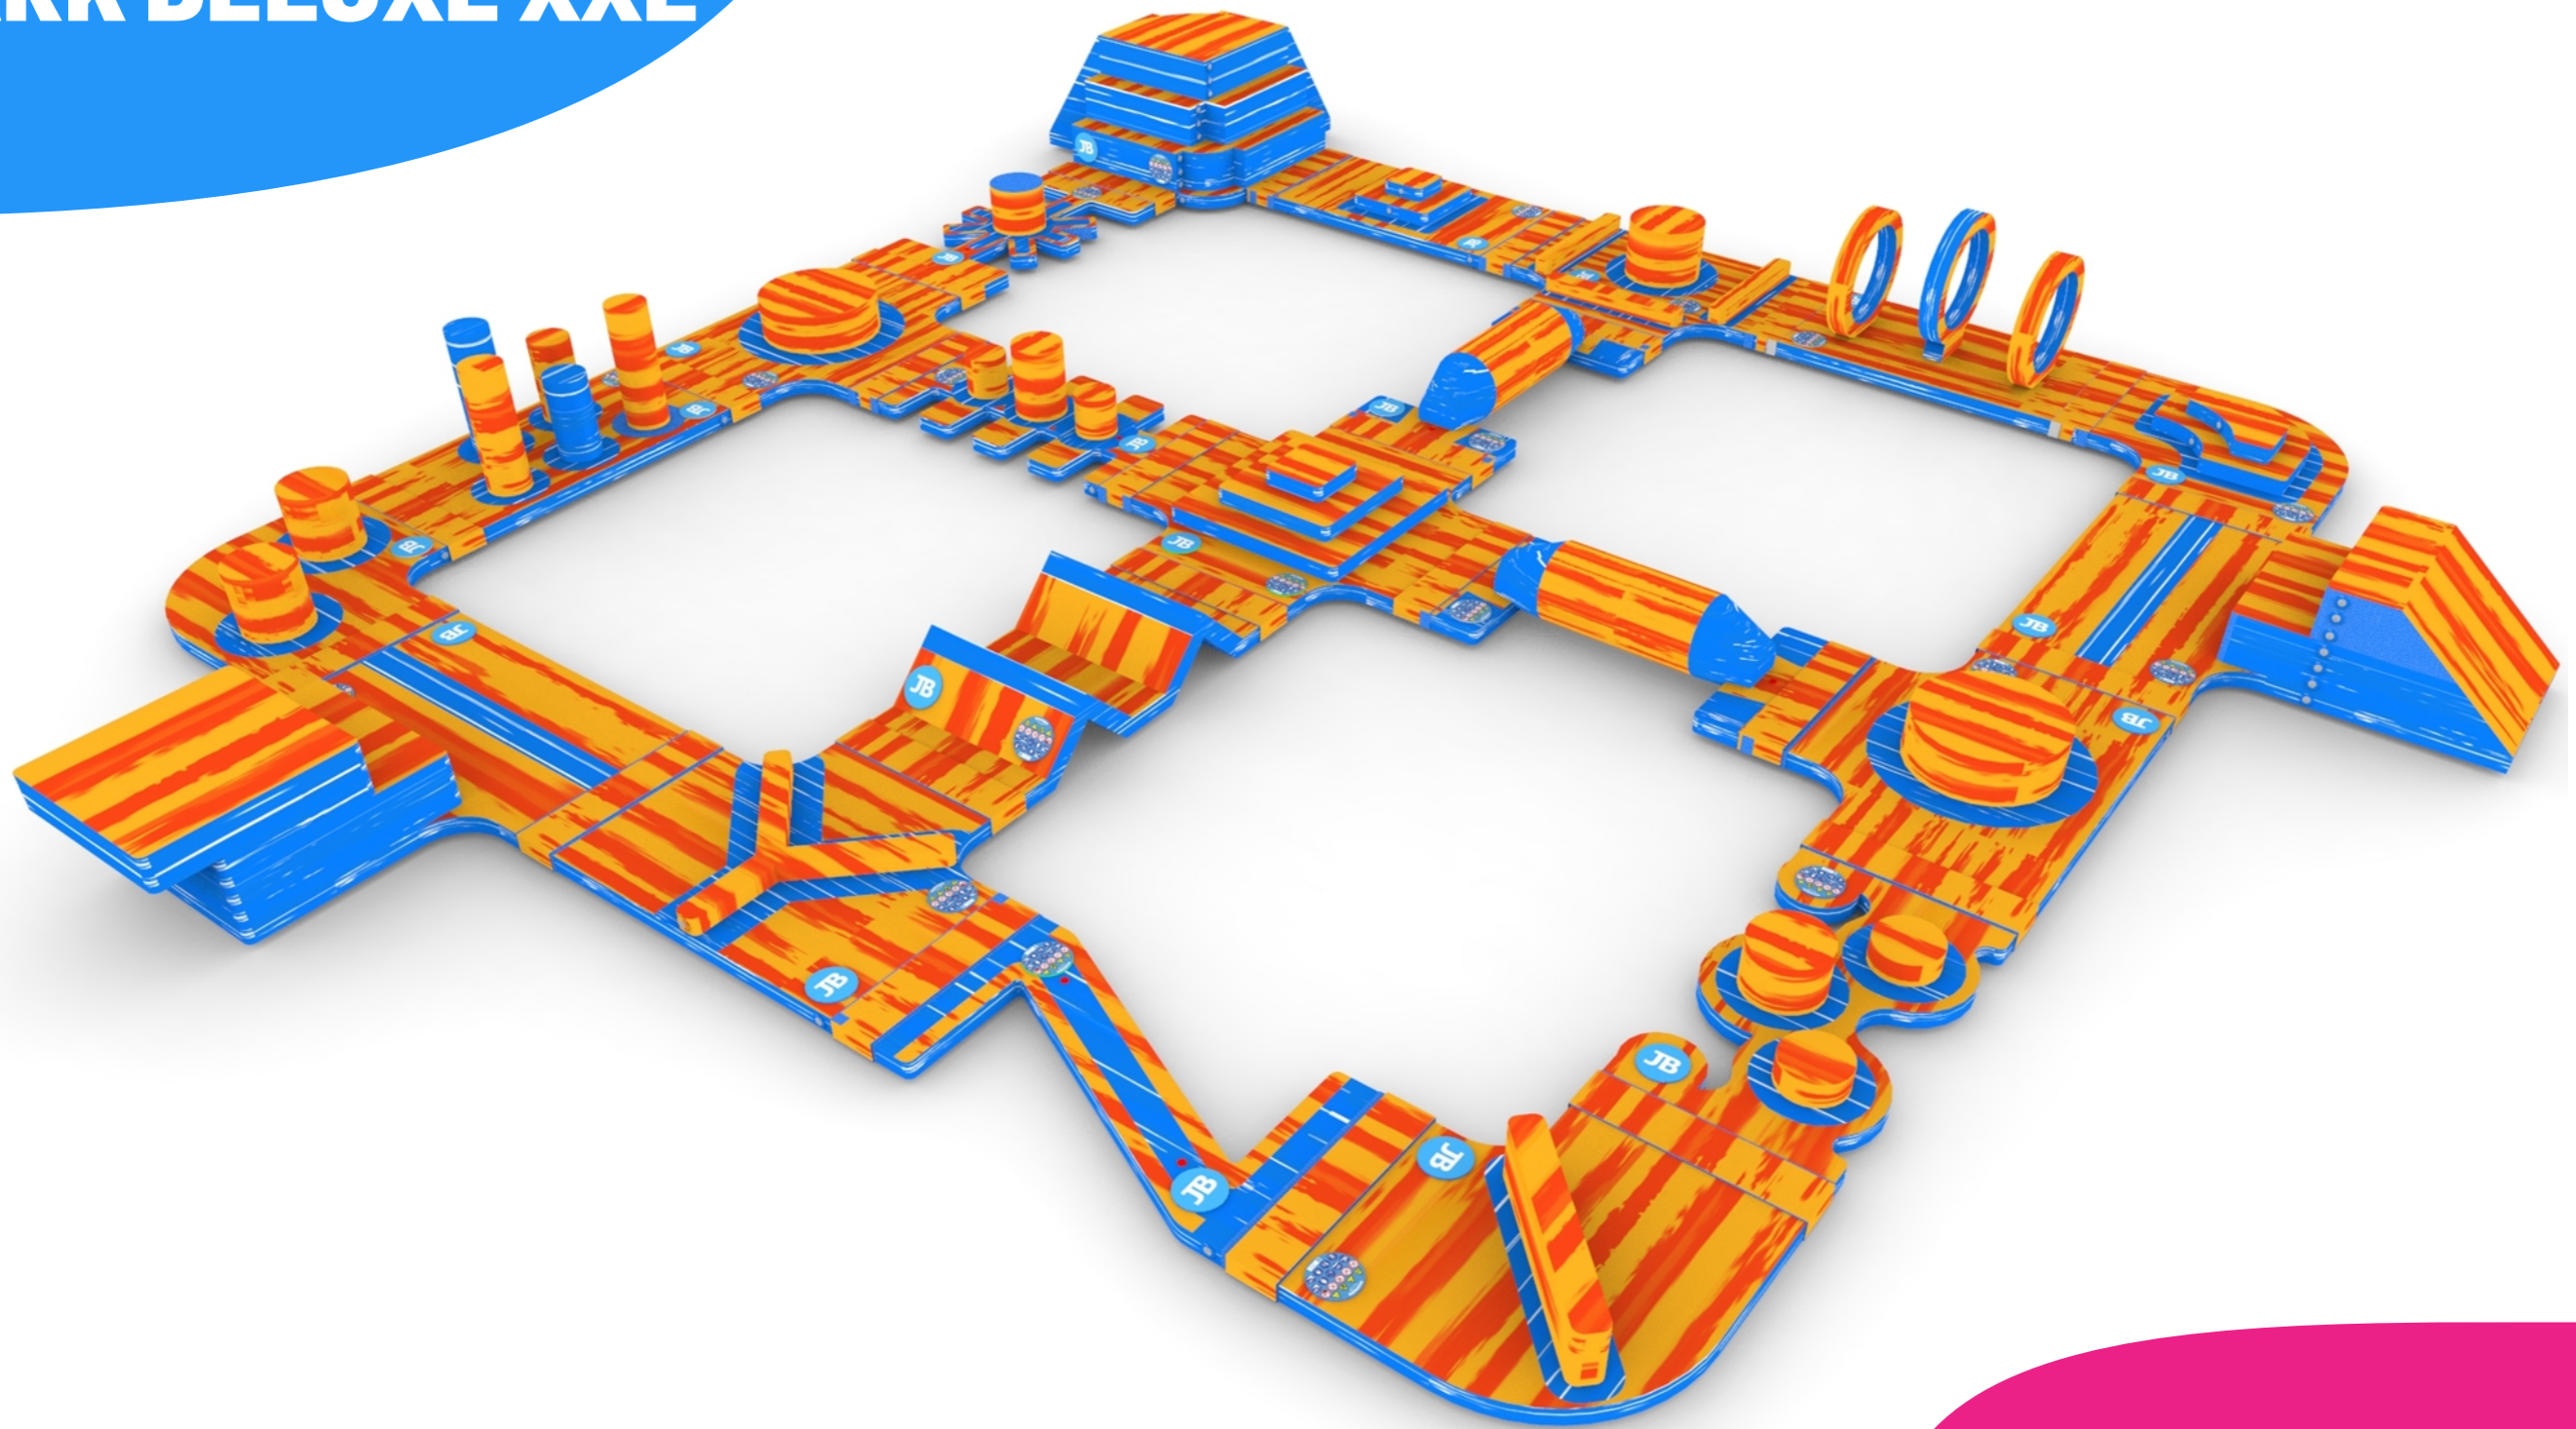

JB WATERPLAY PARKS

JB WATERPLAY PARK DELUXE XXL

JB WATERPLAY PARK DELUXE XXL

DIMENSIONS

±15 x 15m

PRICE

€42390

PARK DETAILS

24 pcs

COVER
JBW M001

CAPACITY ADULTS: 2
CAPACITY CHILDREN: 4
DIMENSIONS: (WxLxH) 2,3m x 0,4m x 0,01m
WEIGHT: 2 kg
PRICE: €22,50

1 pc

FLOATPANEL MOUNTAIN HOPPER
JBW M025

CAPACITY ADULTS: 1
CAPACITY CHILDREN: 2
DIMENSIONS: (WxLxH) 3,2 x 1,6 x 0,65 m
WEIGHT: 24 kg
PRICE: €1.450,-

1 pc

CORNERFLOAT PYRAMID
JBW M006

CAPACITY ADULTS: 2
CAPACITY CHILDREN: 4
DIMENSIONS: (WxLxH) 2,4 x 2,4 x 0,45 m
WEIGHT: 30 kg
PRICE: €1.650,-

1 pc

FLOATPANEL STAR
JBW M024

CAPACITY ADULTS: 1
CAPACITY CHILDREN: 2
DIMENSIONS: (WxLxH) 3,2 x 1,6 x 0,65 m
WEIGHT: 20 kg
PRICE: €1.450,-

1 pc

FLOATPANEL HOOPS
JBW M022

CAPACITY ADULTS: 1
CAPACITY CHILDREN: 2
DIMENSIONS: (WxLxH) 3,2 x 1,6 x 1,6
WEIGHT: 40 kg
PRICE: €1.650,-

1 pc

FLOATPANEL STEPPING STONES
JBW M021

CAPACITY ADULTS: 1
CAPACITY CHILDREN: 2
DIMENSIONS: (WxLxH) 3,2 x 1,6 x 0,85 m
WEIGHT: 25 kg
PRICE: €1.650,-