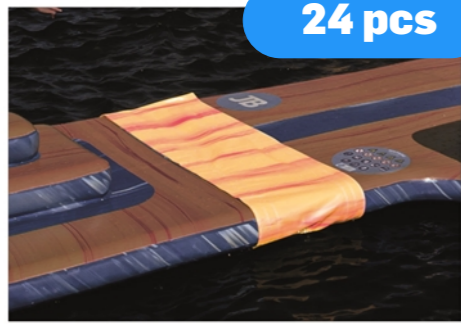

JB WATERPLAY PARKS

JB WATERPLAY PARK PRO XXL

JB WATERPLAY PARK PRO XXL

DIMENSIONS

±15 x 15m

PRICE

€39490

PARK DETAILS

24 pcs

COVER
JBW M001

CAPACITY ADULTS: 2
CAPACITY CHILDREN: 4
DIMENSIONS: (WxLxH) 2,3m x 0,4m x 0,01m
WEIGHT: 2 kg
PRICE: €22,50

1 pc

FLOATPANEL MOUNTAIN HOPPER
JBW M025

CAPACITY ADULTS: 1
CAPACITY CHILDREN: 2
DIMENSIONS: (WxLxH) 3,2 x 1,6 x 0,65 m
WEIGHT: 24 kg
PRICE: €1.450,-

1 pc

CORNERFLOAT PYRAMID
JBW M006

CAPACITY ADULTS: 2
CAPACITY CHILDREN: 4
DIMENSIONS: (WxLxH) 2,4 x 2,4 x 0,45 m
WEIGHT: 30 kg
PRICE: €1.650,-

1 pc

FLOATPANEL STAR
JBW M024

CAPACITY ADULTS: 1
CAPACITY CHILDREN: 2
DIMENSIONS: (WxLxH) 3,2 x 1,6 x 0,65 m
WEIGHT: 20 kg
PRICE: €1.450,-