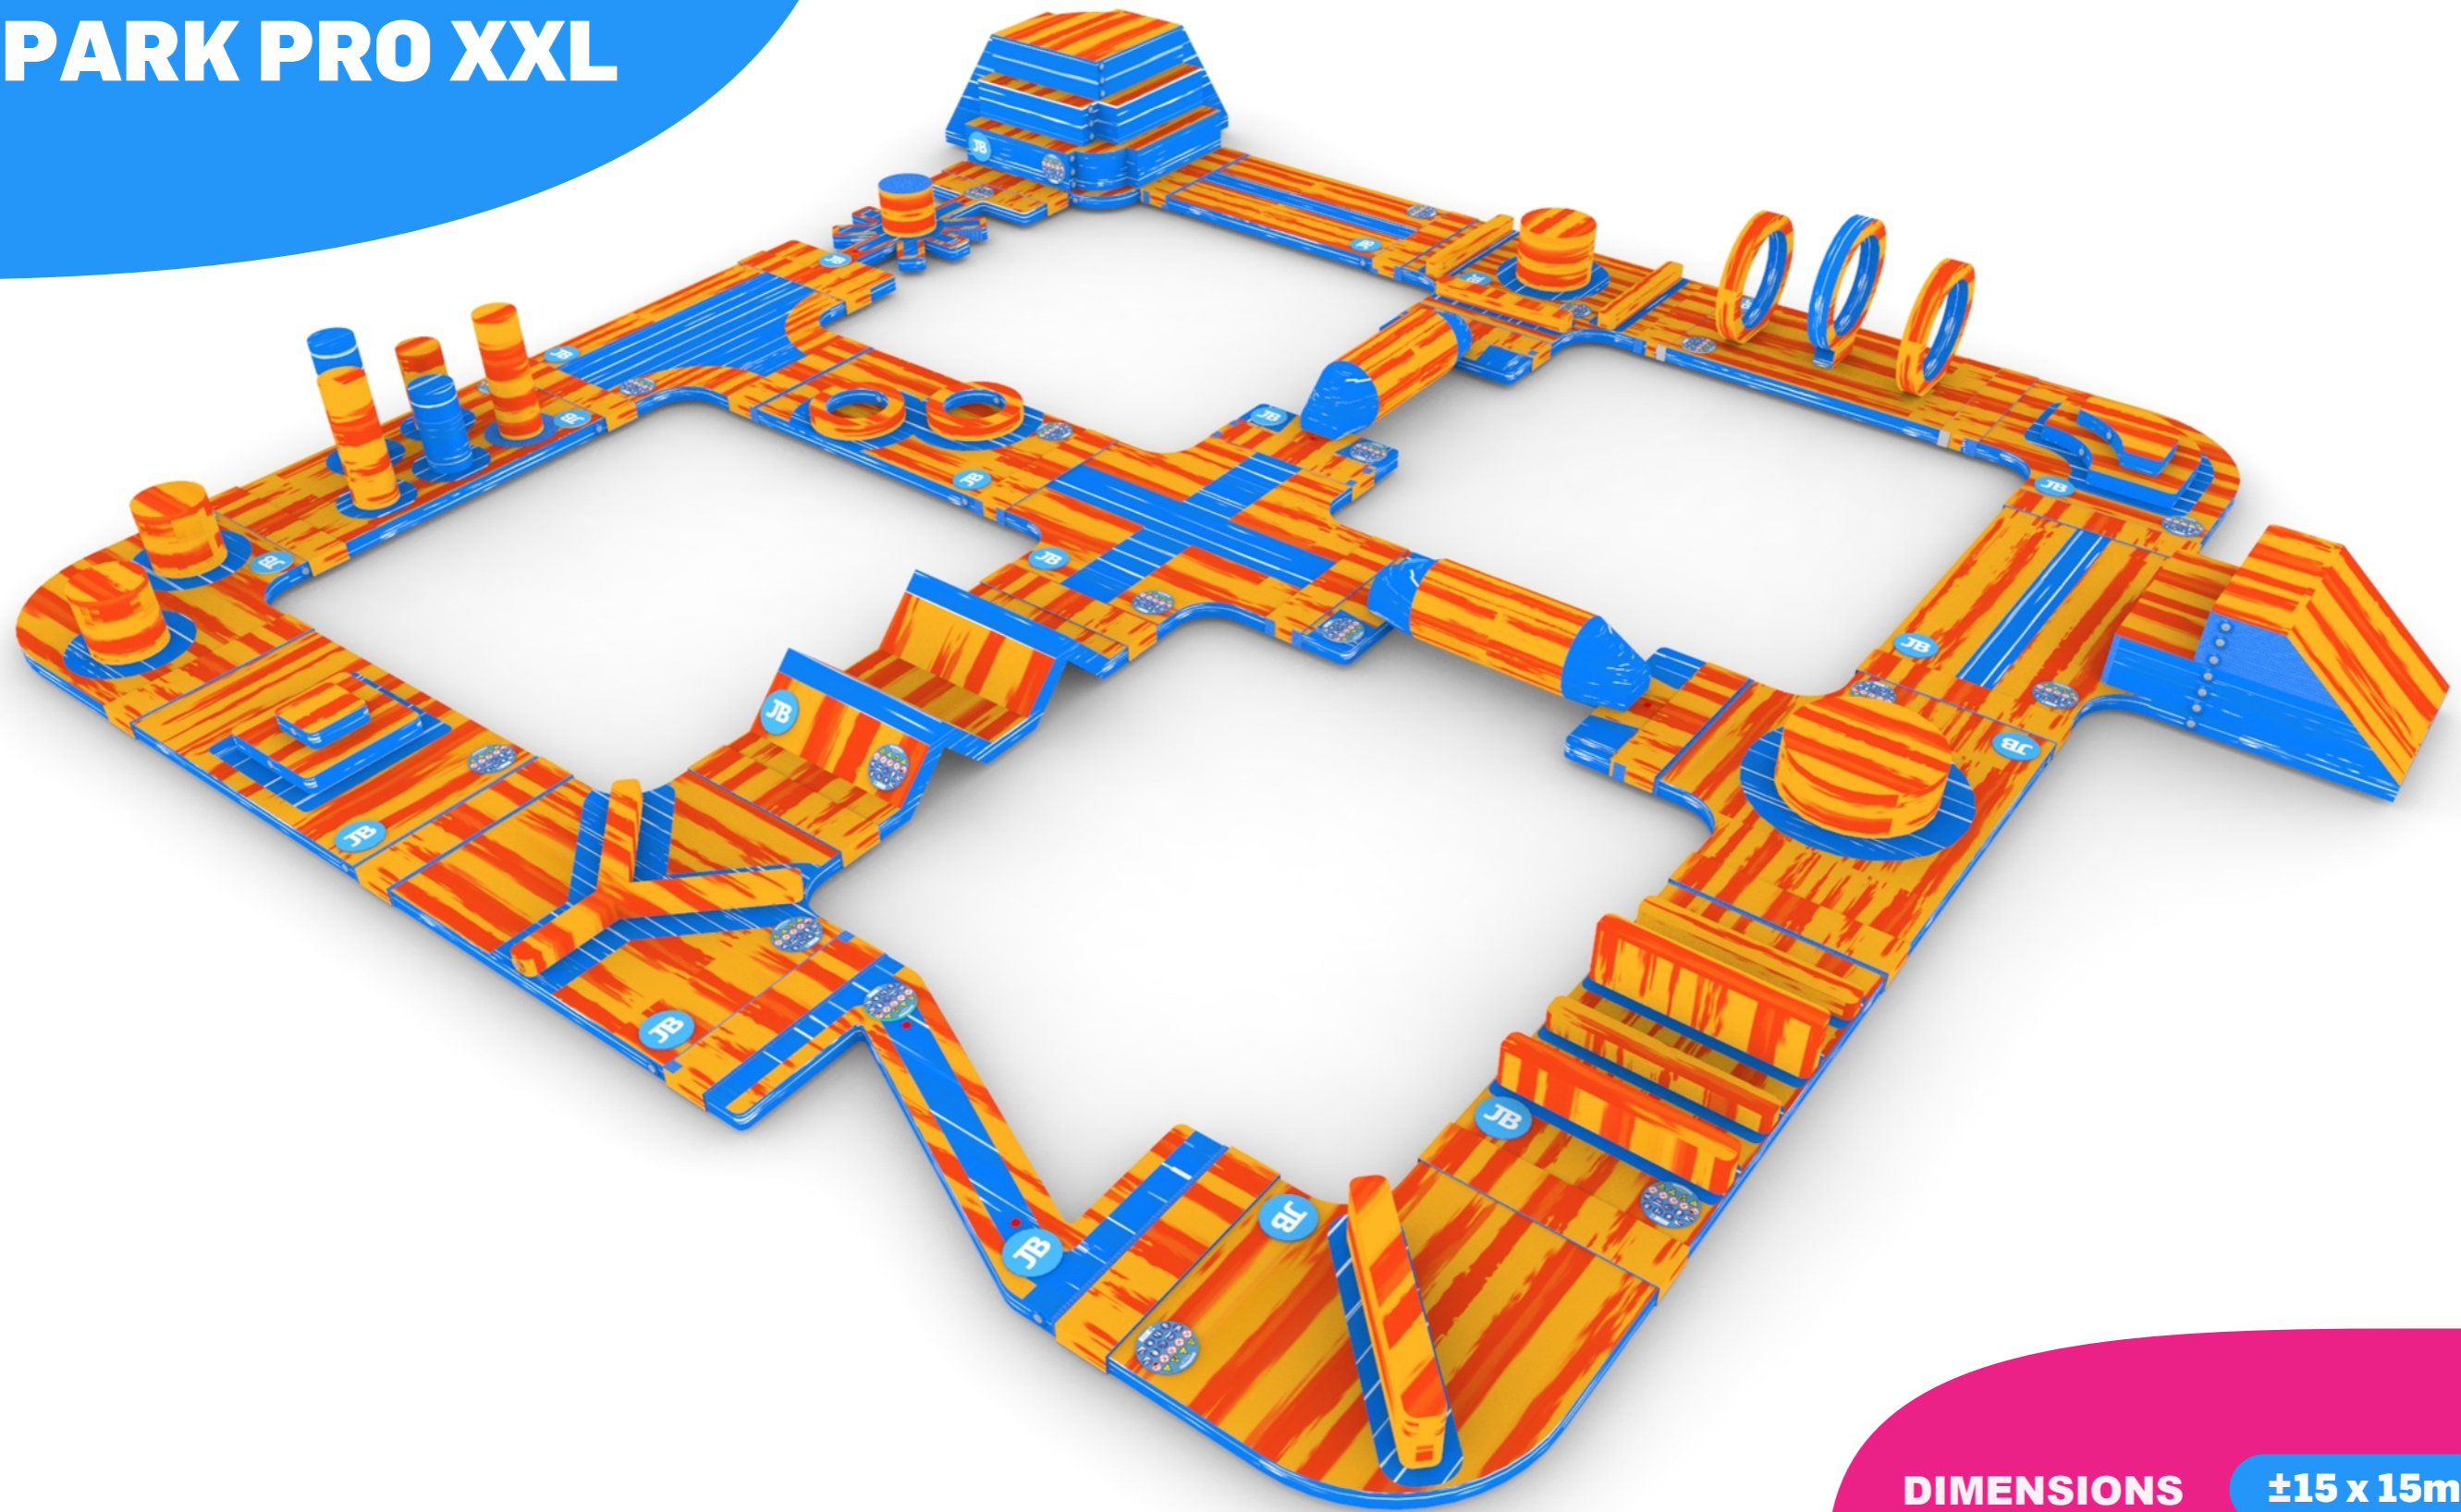

JB WATERPLAY PARKS

JB WATERPLAY PARK PRO XXL

JB WATERPLAY PARK PRO XXL

DIMENSIONS

±15 x 15m

PRICE

€39490

PARK DETAILS

24 pcs

COVER
JBW M001

CAPACITY ADULTS: 2
CAPACITY CHILDREN: 4
DIMENSIONS: (WxLxH) 2,3m x 0,4m x 0,01m
WEIGHT: 2 kg
PRICE: €22,50

1 pc

FLOATPANEL MOUNTAIN HOPPER
JBW M025

CAPACITY ADULTS: 1
CAPACITY CHILDREN: 2
DIMENSIONS: (WxLxH) 3,2 x 1,6 x 0,65 m
WEIGHT: 24 kg
PRICE: €1.450,-

1 pc

CORNERFLOAT PYRAMID
JBW M006

CAPACITY ADULTS: 2
CAPACITY CHILDREN: 4
DIMENSIONS: (WxLxH) 2,4 x 2,4 x 0,45 m
WEIGHT: 30 kg
PRICE: €1.650,-

1 pc

FLOATPANEL STAR
JBW M024

CAPACITY ADULTS: 1
CAPACITY CHILDREN: 2
DIMENSIONS: (WxLxH) 3,2 x 1,6 x 0,65 m
WEIGHT: 20 kg
PRICE: €1.450,-

1 pc

FLOATPANEL HOOPS
JBW M022

CAPACITY ADULTS: 1
CAPACITY CHILDREN: 2
DIMENSIONS: (WxLxH) 3,2 x 1,6 x 1,6
WEIGHT: 40 kg
PRICE: €1.650,-

1 pc

T-FLOAT STANDARD
JBW M033

CAPACITY ADULTS: 2
CAPACITY CHILDREN: 4
DIMENSIONS: (WxLxH) 2,4 x 3,2 x 0,15 m
WEIGHT: 28 kg
PRICE: €1.850,-